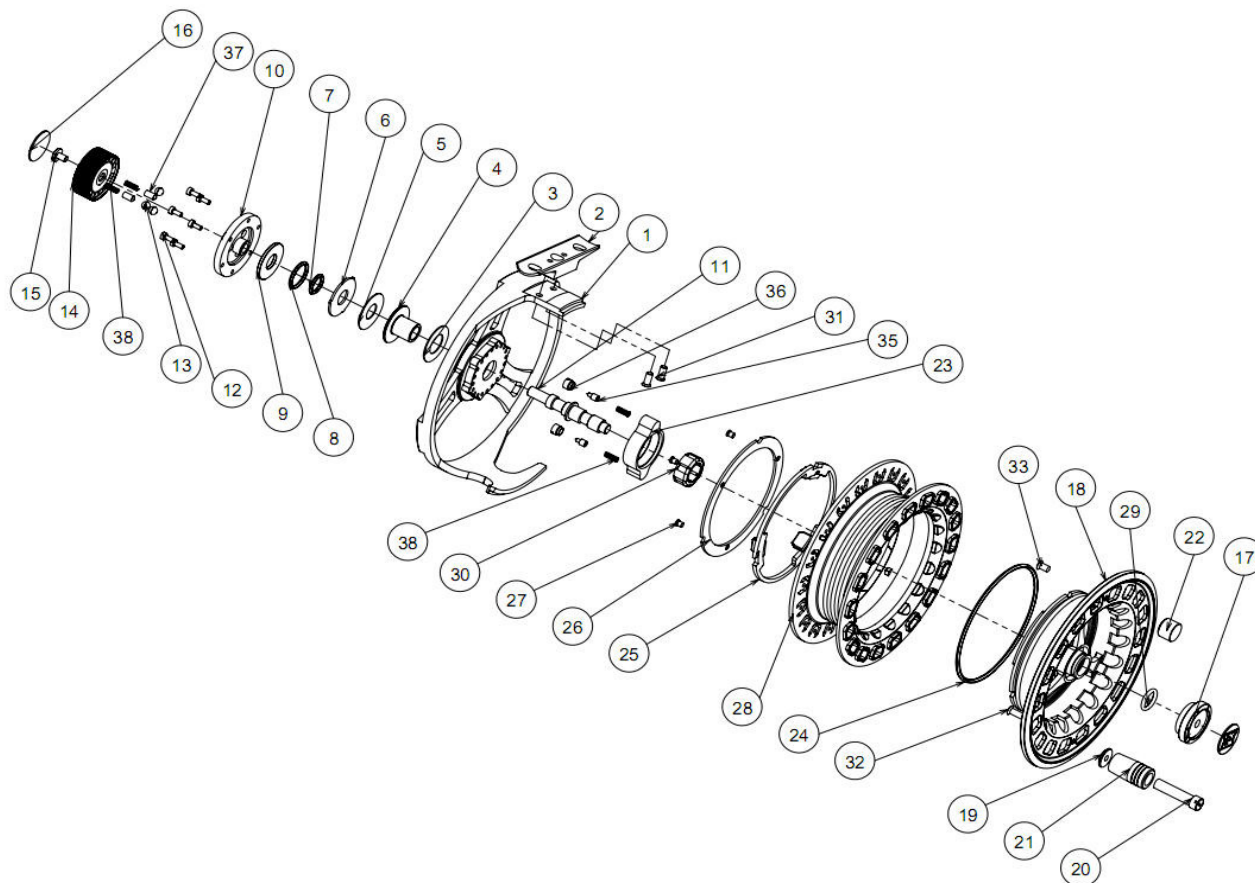

PARTS LIST FOR HARDY CLS5000 & CLS7000.

#	DESCRIPTION	QTY	PART NO.		HARDY STYLE NO.	
			5000	7000	5000	7000
1	Frame	1	1365882	1365883	N/A	N/A
2	Reel Foot	1	1329039		HEUL040SP01	
3	Small Drag Pad	1	1329040		HEUL040SP02	
4	Clutch Body	1	1329041		HEUL040SP03	
5	Large Drag Pad	1	1329042		HEUL040SP04	
6	Key Washer	1	1329043		HEUL040SP05	
7	Inner O Ring	1	1329044		HEUL040SP06	
8	Outer O Ring	1	1329045		HEUL040SP07	
9	Push Plate	1	1329046		HEUL040SP08	
10	Button Ring	1	1329047		HEUL040SP09	
11	Spindle	1	1329048		HEUL040SP10	
12	M2 x 4.5 Cap Head Screw	6	1329049		HEUL040SP11	
13	4mm Stainless Steel Ball	3	1334429		N/A	
14	Regulator Button	1	1329050		HEUL040SP12	
15	Drag Lock Screw	1	1329265		HREUN005SP37	
16	Badge	2	1329272		HREUN005SP9	
17	Drum Latch Nut	1	1329051		HEUL040SP13	
18	Spool	1	1365884	1365885	N/A	N/A
19	Handle Cup	1	1329052		HEUL040SP14	
20	Handle Wire	1	1329053		HEUL040SP15	
21	Handle Knob	1	1329054		HEUL040SP16	
22	Counter Balance	1	1329055		HEUL040SP17	
23	Clutch Retaining Nut	1	1329056		HEUL040SP18	
24	Locking Ring O Ring	1	1329057		HEUL040SP19	
25	Locking Ring	1	1329058		HEUL040SP20	
26	Locking Ring Cover Plate	1	1329059		HEUL040SP21	
27	Locking Ring Screw	3	1329060		HEUL040SP22	
28	Cassette Spool	1	1327991	1327992	HSUL010	HSUL020
29	Latch O-Ring	1	1329024		HEUD010SP09	
30	One Way Clutch	1	1329023		HEUD010SP08	
31	Reel Foot Screw	2	1329026		HEUD010SP11	
32	Handle Screw	1	1329236		HREUN005SP10	

#	DESCRIPTION	QTY	PART NO.		HARDY STYLE NO.	
			5000	7000	5000	7000
33	Balance Screw	1	1329241		HREUN005SP15	
34	Spool Click Spring	2	1329244		HREUN005SP18	
35	Spool Click Pin	2	1329245		HREUN005SP19	
36	Spool Click Nut	2	1329247		HREUN005SP20	
37	Drag Click Pin	2	1329258		HREUN005SP30	
38	Drag Click Spring	2	1329256		HREUN005SP29	

Reel Part Numbers: CLS 5000, 1327326, HEUL010. CLS 7000, 1327327, HEUL020

22 00 Drawn: 13-08-2014

Drawing Version: 34-13132-00